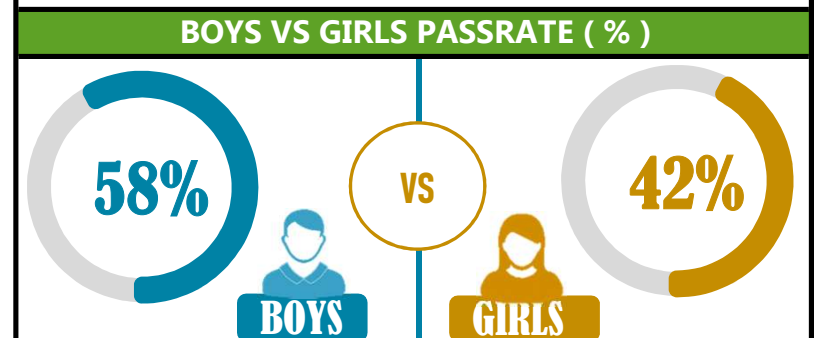

OVERALL PERFORMANCE ANALYSIS		
REGISTERED	20	100%
SEATED	20	100%
ABSENTEES	0	0%
PASSED	20	100%
FAILED	0	0%