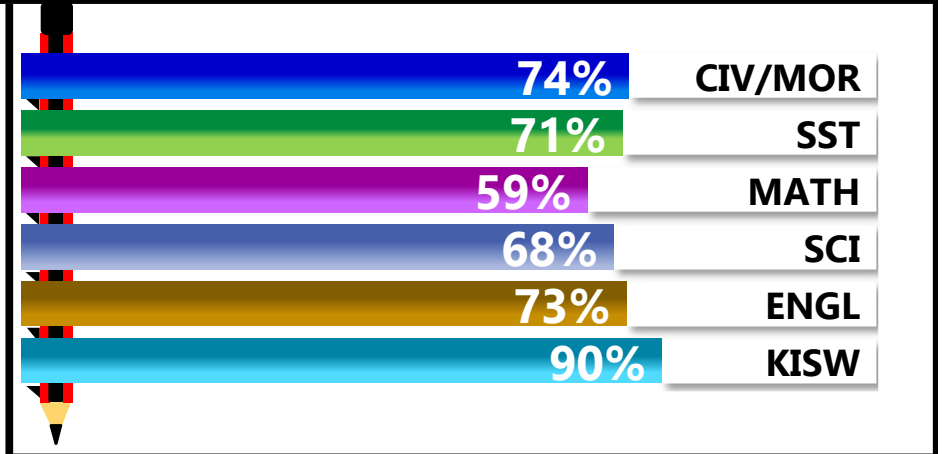

		<h1>BISHOP MORROW</h1>			
REGION: DODOMA		SCHOOL AVERAGE	216.7	OVERALL GRADE	
DISTRICT: KIBAIGWA				CATEGORY	
BELOW 40					

SUBJECT PERFORMANCE ANALYSIS

SUBJECT NAME	AVG	%	RNK
KISWAHILI	44.8	90%	1
CIVIC & MORAL	36.9	74%	2
ENGLISH	36.3	73%	3
SOCIAL STUDIES	35.5	71%	4
SCIENCE	33.9	68%	5
MATHEMATICS	29.4	59%	6
BOYS/GIRLS PASS RATE	STD	AVG	%
BOYS	11	0.58	58%
GIRLS	9	0.42	42%

GRADE ANALYSIS SUMMARY					
SUBJECT NAME/GRADE	A	B	C	D	E
MATHEMATICS	3	6	8	2	1
KISWAHILI	19	1	0	0	0
ENGLISH	5	12	3	0	0
SCIENCE	3	11	6	0	0
SOCIAL STUDIES	4	11	5	0	0
CIVIC AND MORAL	3	12	4	0	0
OVERALL GRADE ANALYSIS	NO.	SEATED	%		
A	3	20	15%		
B	13		65%		
C	4		20%		
D	0	0	0%		
E	0		0%		